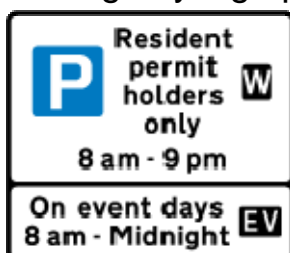

Event day Entry sign plates for the partially marked up areas

On none event days

On event days

Repeater sign plates within the area

Event day Entry sign plates in Conservation Areas

On none event days

On event days

Repeater sign plates within the area

Event day Entry sign plates in CPZ Areas

On none event days

On event days

Parking bay sign plates

Or

CPZ zone End sign plate with Event day controls adjacent to CPZ,s and Main Routes

On none event days

On event days

Bus Lane sign plates

Shortterm 2 hour free parking bay sign plates

Typical waiting restriction sign plates