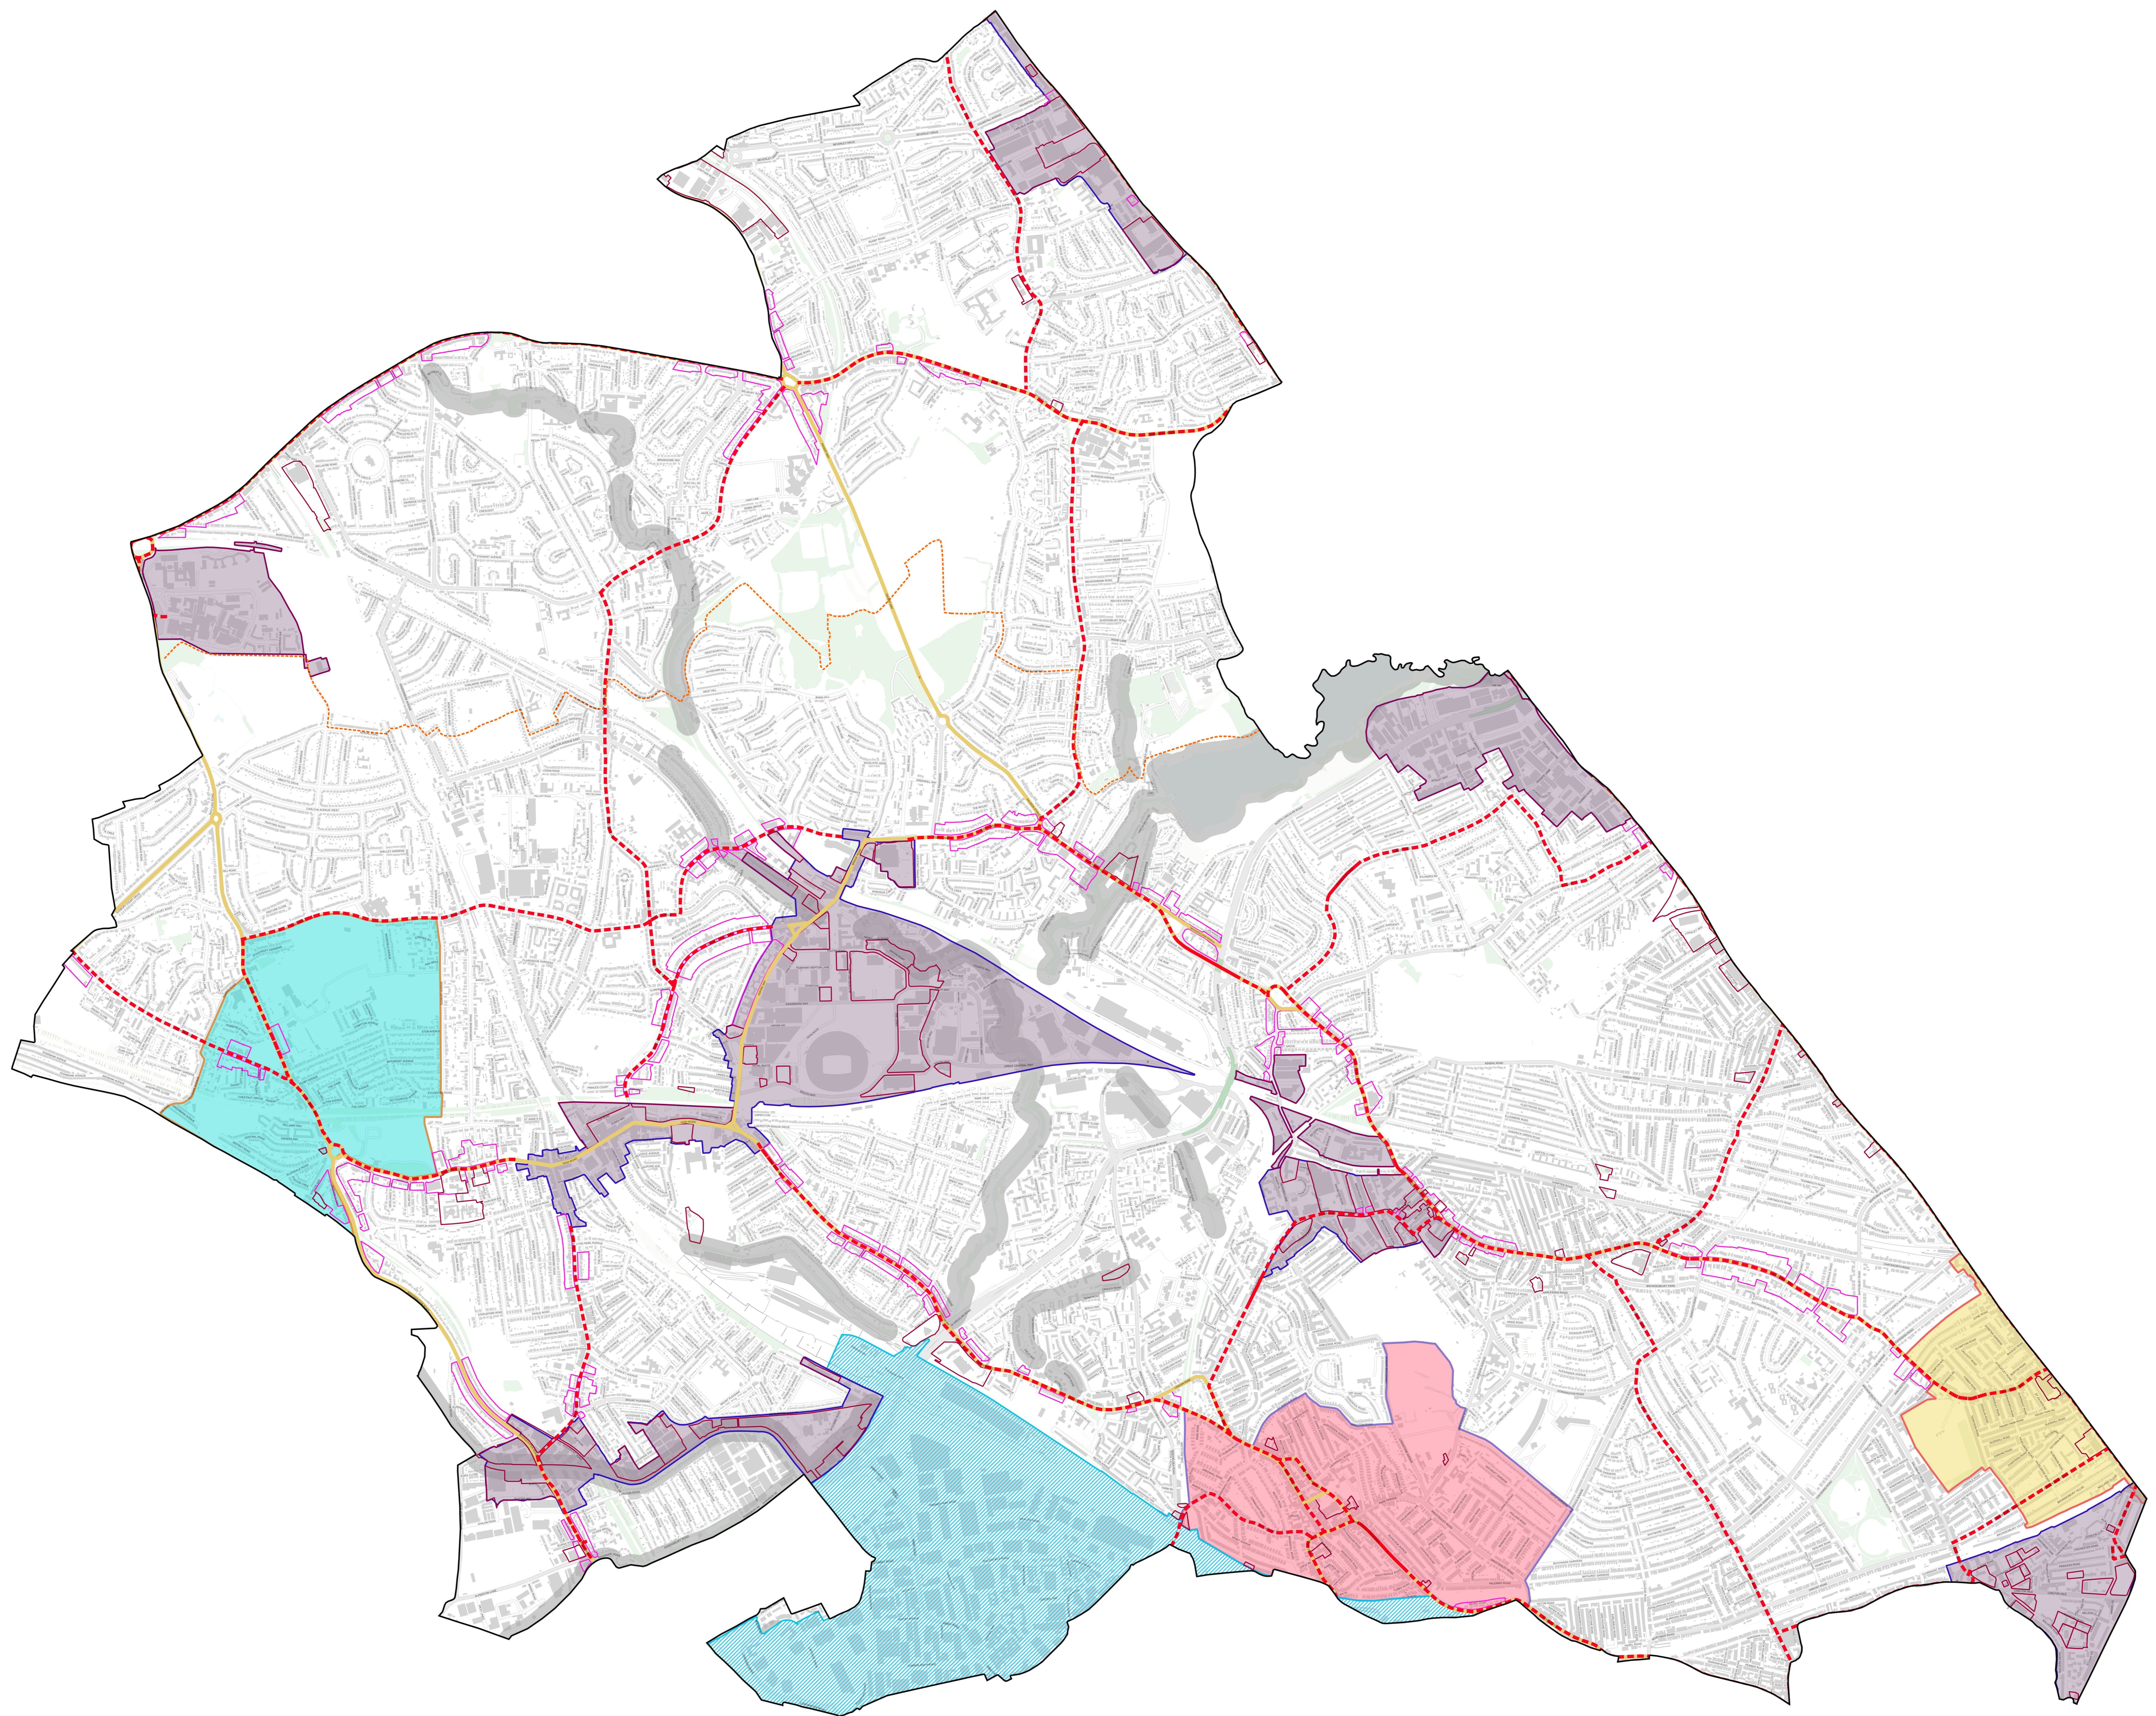

# Draft Brent Local Plan Planning Policies Map 2019 - Development Areas

- LEGEND**
- Brent borough boundary
  - Development Areas**
    - Site Allocations
    - Growth Areas
    - Intensification Corridors
  - Local Boundaries**
    - OPDC
    - Neighbourhood Forums
      - Harlesden
      - Kilburn
      - Sudbury Town
  - Movement Networks**
    - Capital Ring (Metropolitan Walk)
    - TfL Road Network
    - London Distributor Road Network

0 1 2 km