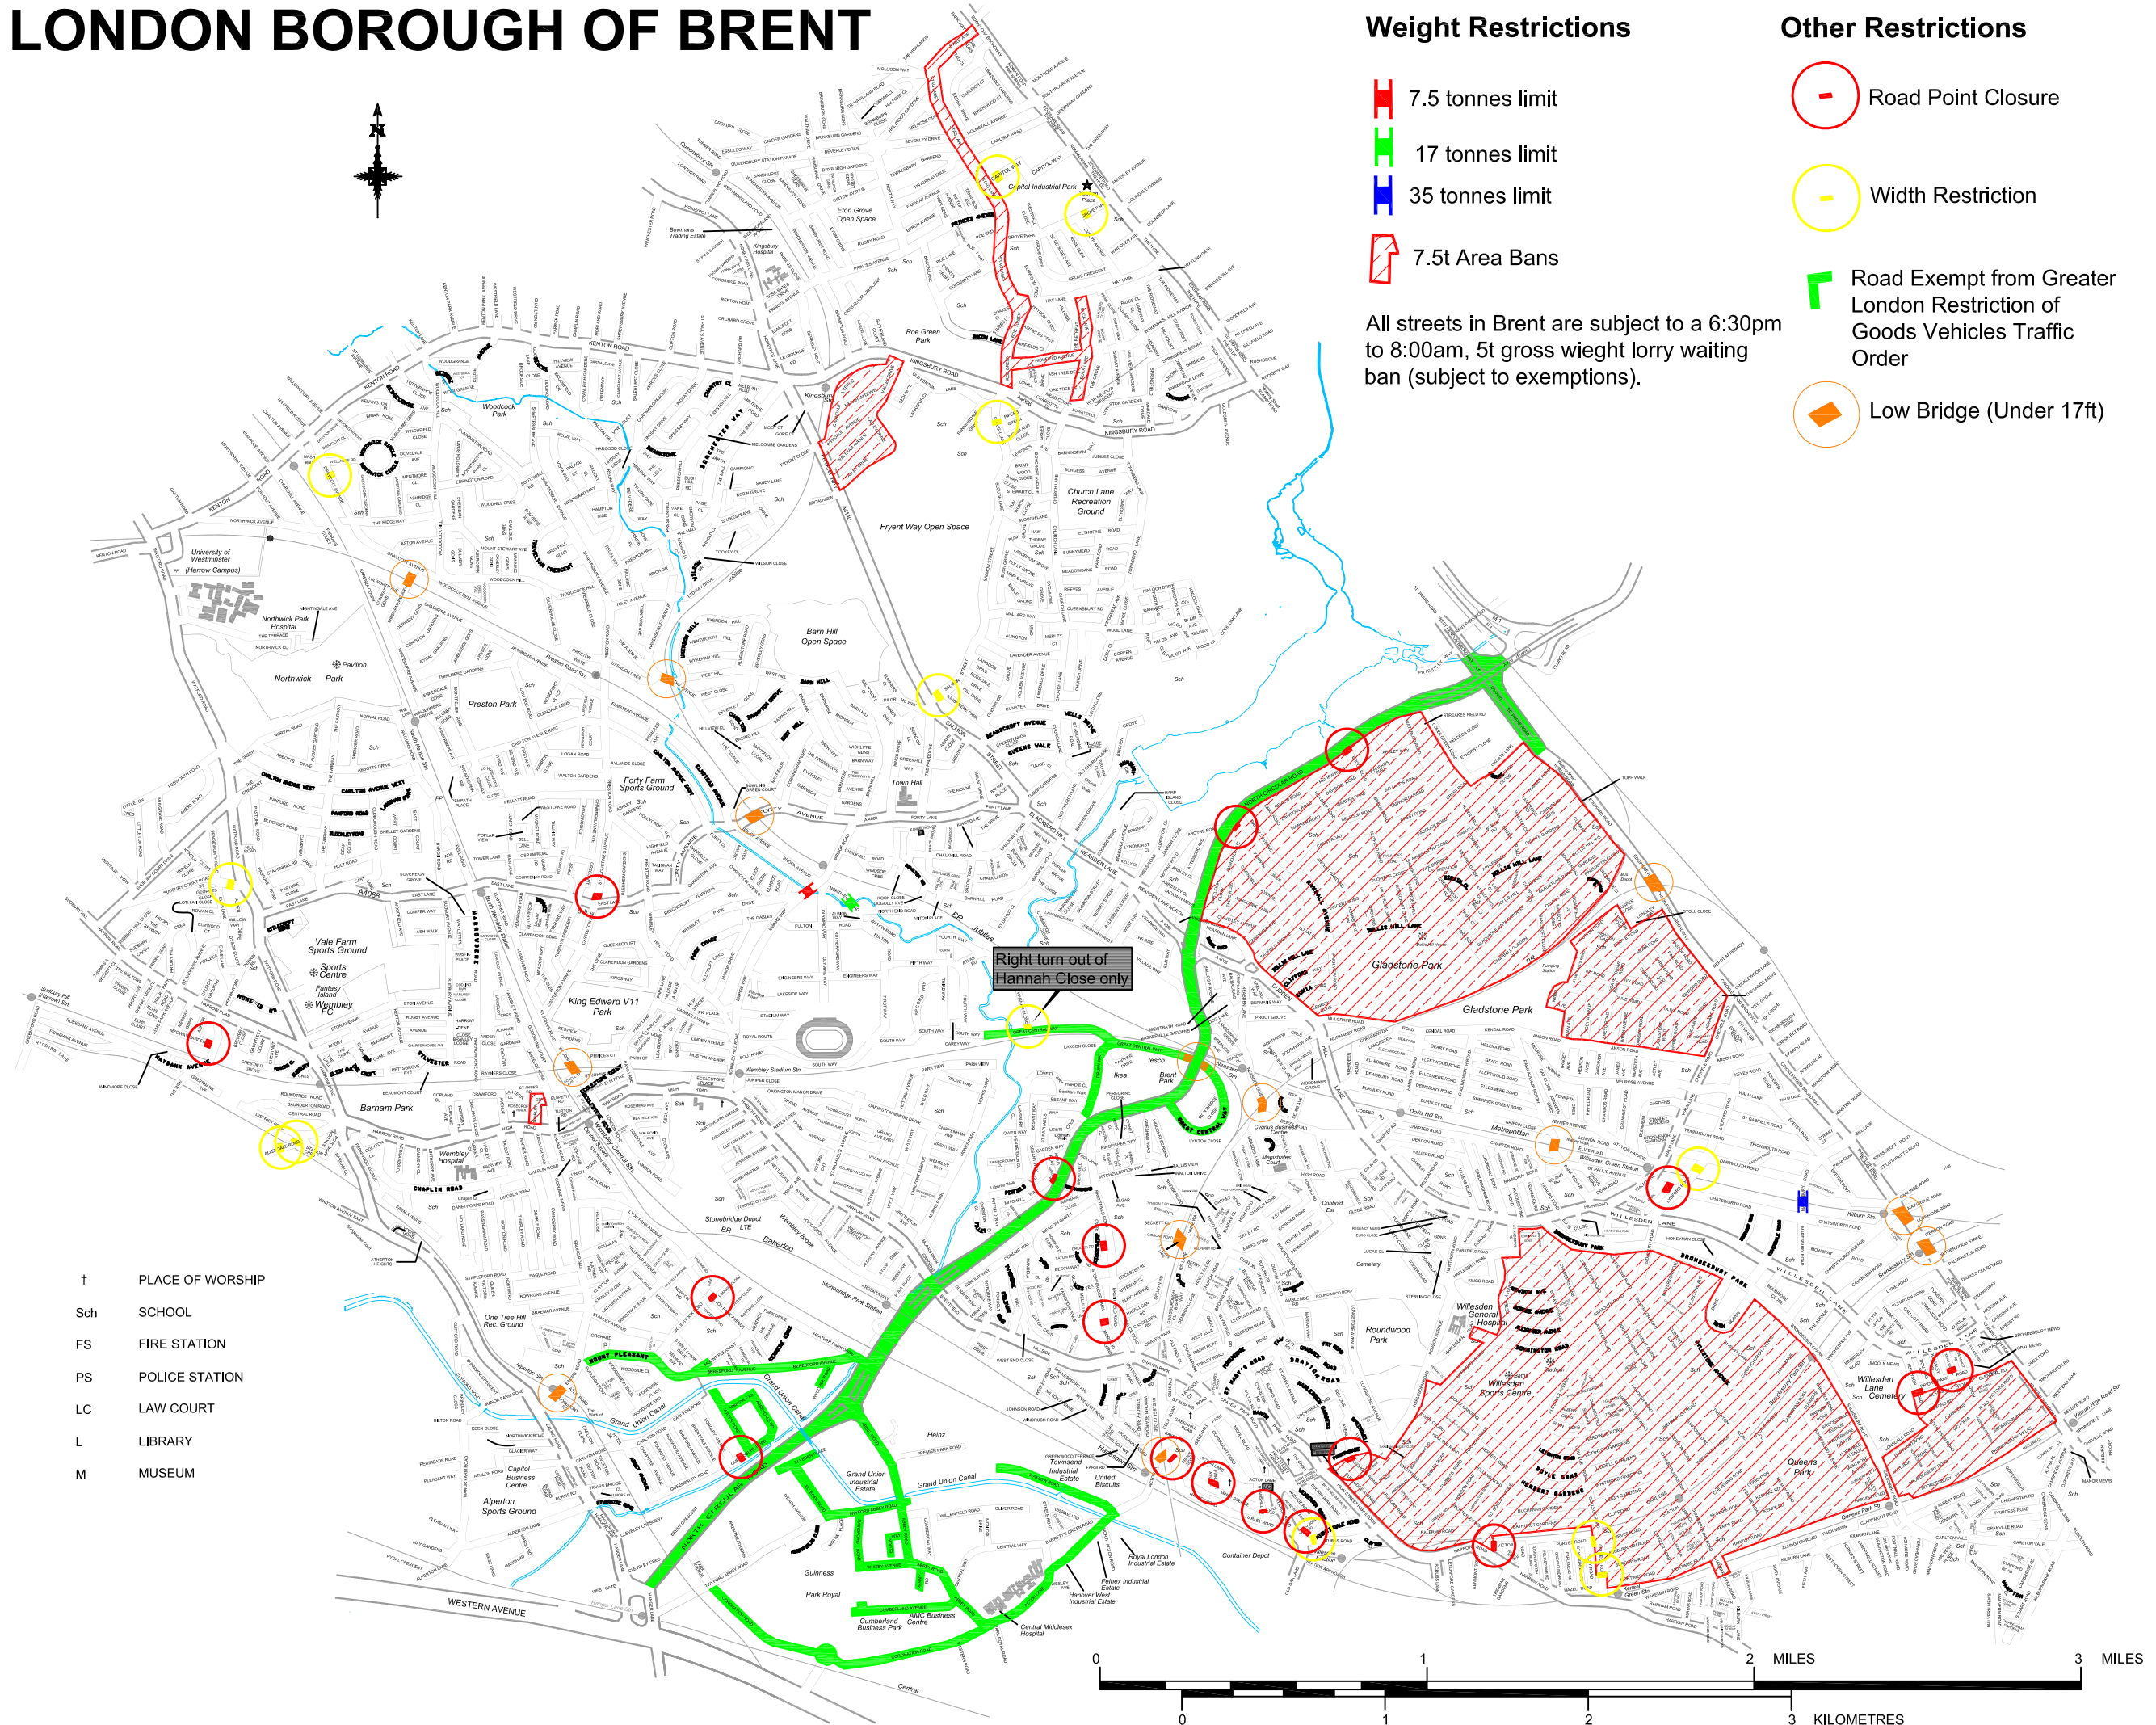

LONDON BOROUGH OF BRENT

Weight Restrictions

- 7.5 tonnes limit
- 17 tonnes limit
- 35 tonnes limit
- 7.5t Area Bans

Other Restrictions

- Road Point Closure
- Width Restriction
- Road Exempt from Greater London Restriction of Goods Vehicles Traffic Order
- Low Bridge (Under 17ft)

All streets in Brent are subject to a 6:30pm to 8:00am, 5t gross weight lorry waiting ban (subject to exemptions).

- † PLACE OF WORSHIP
- Sch SCHOOL
- FS FIRE STATION
- PS POLICE STATION
- LC LAW COURT
- L LIBRARY
- M MUSEUM